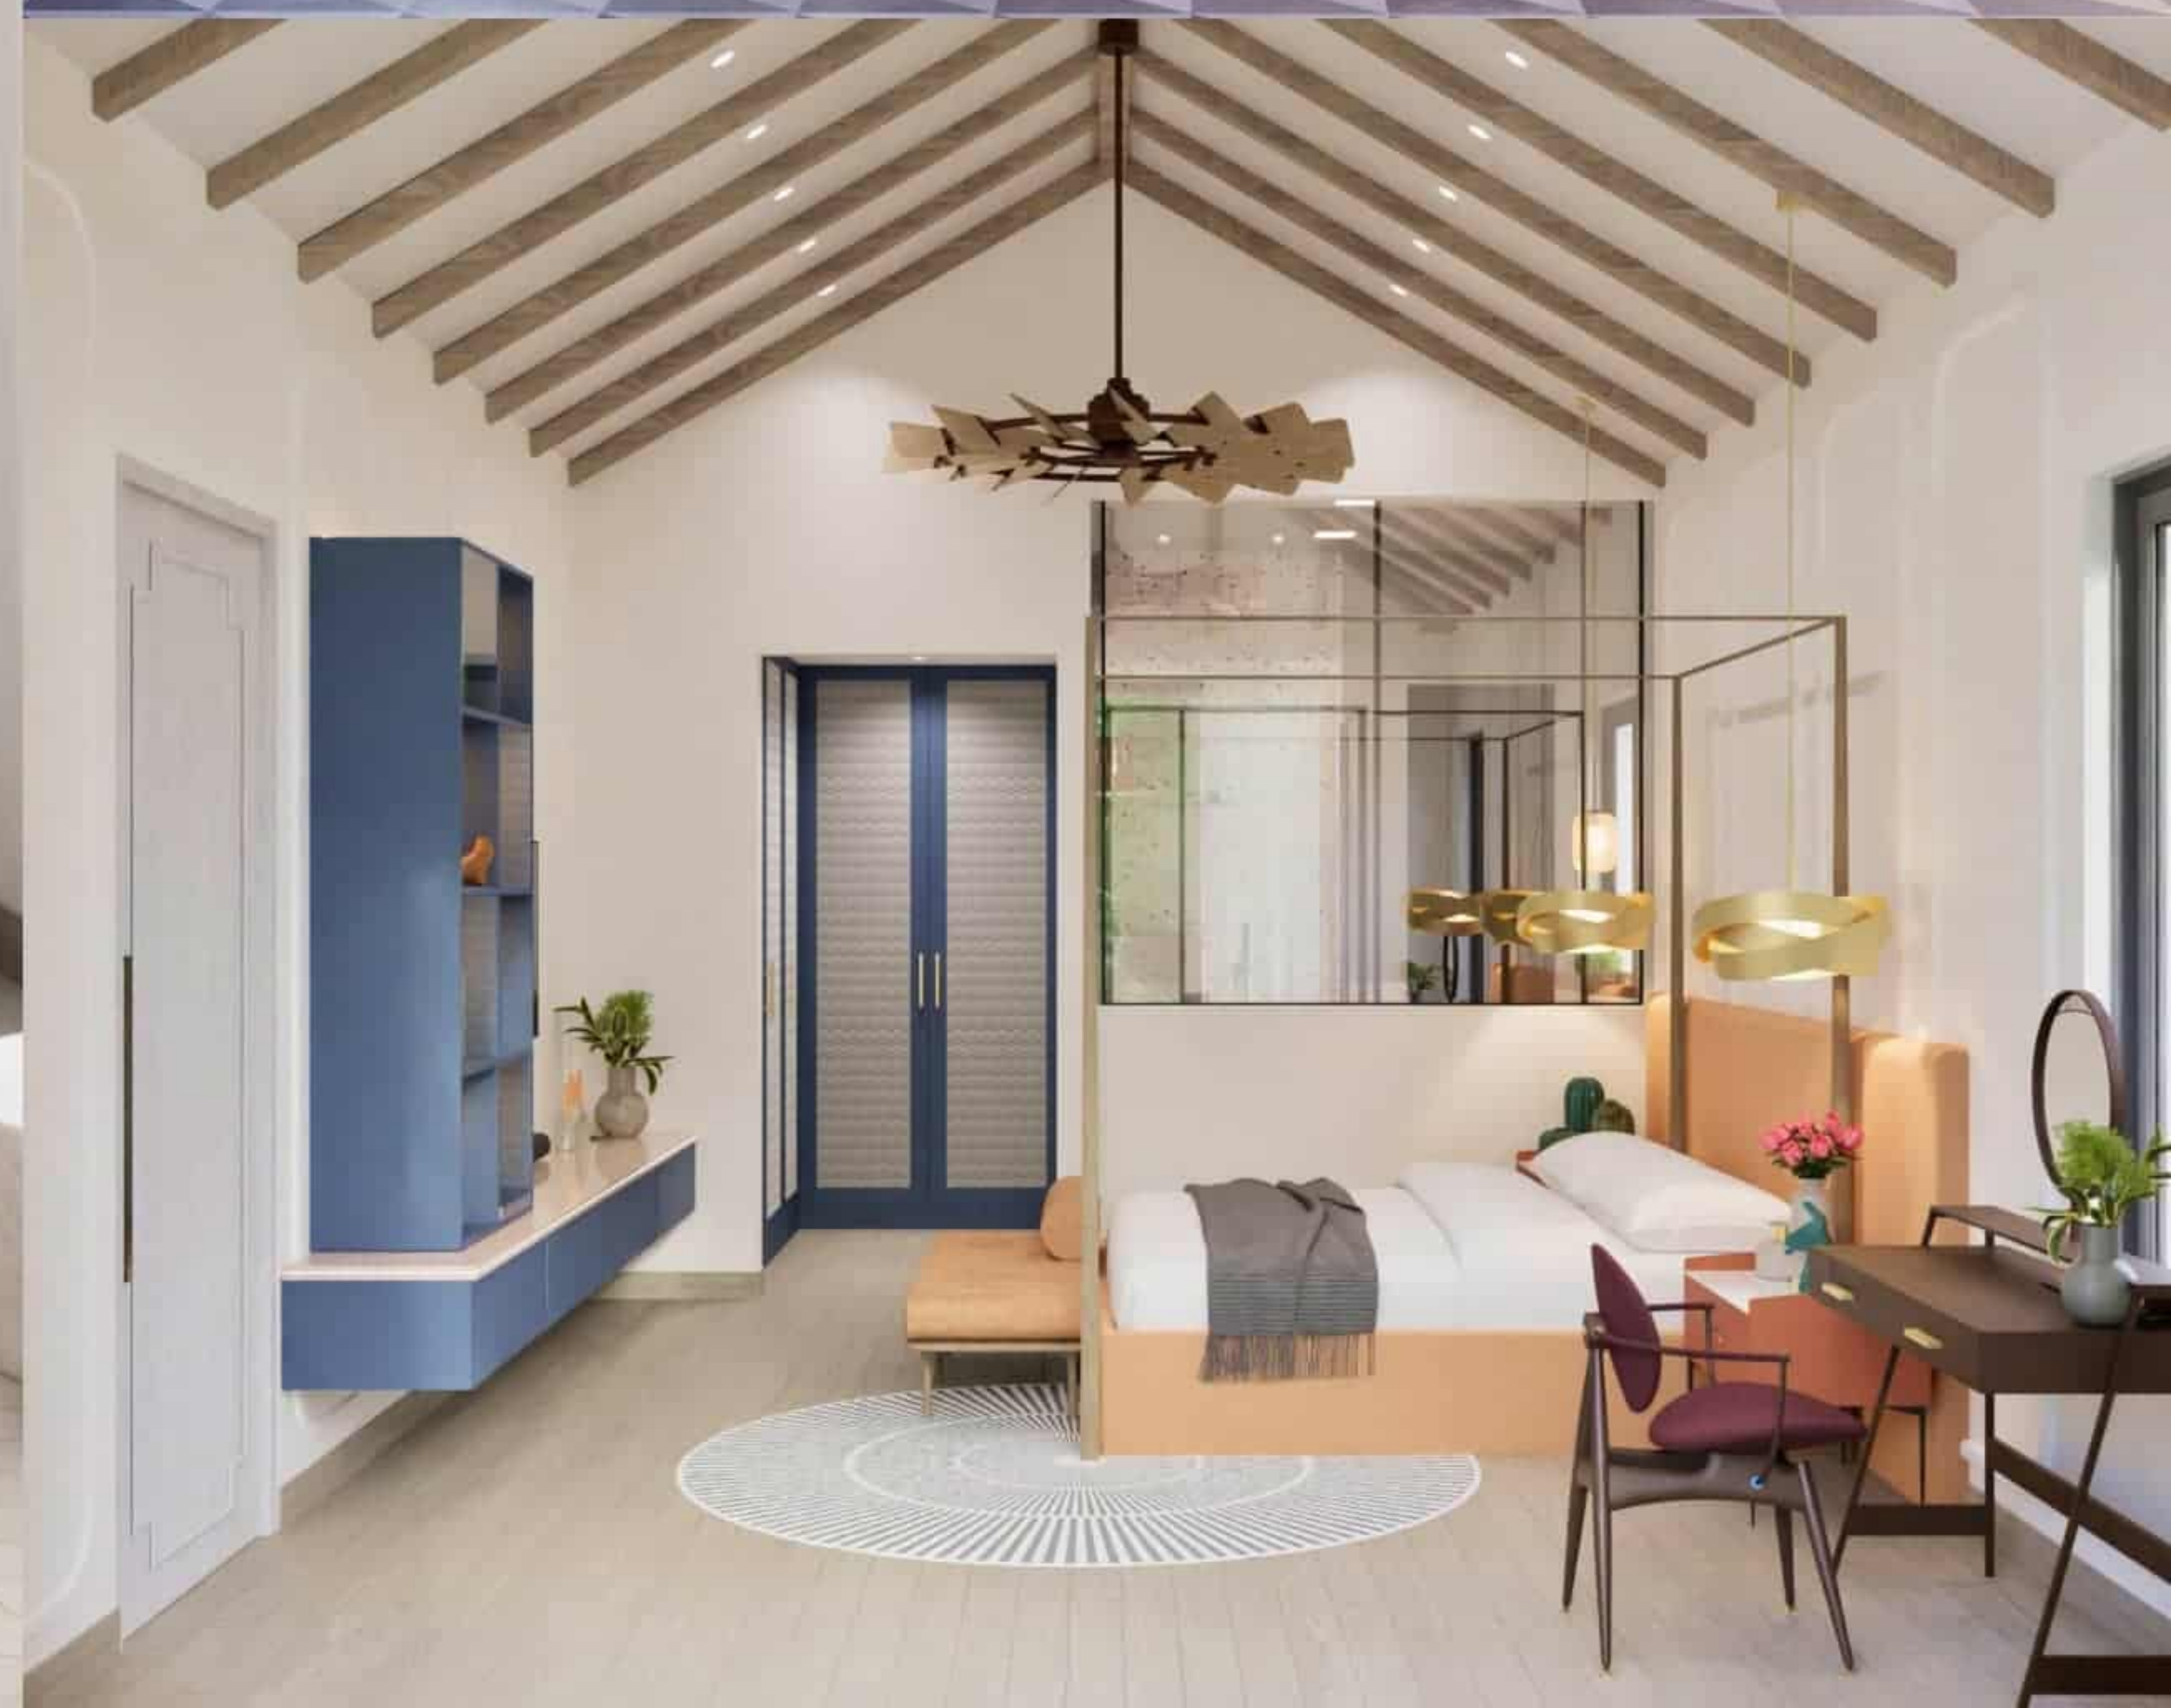

Residential Apartment Block

Bar

Mr. Wroop
THE BEST
MENU
Waffles
Cakes
Pastries
Ice Cream
Smoothies
Coffee
Tea
Juices
Sandwiches
Salads
Desserts
PIZZA
LET'S SEE ALL OUR
MENU CAT IN APP
@WROOP

Sleek Office Design