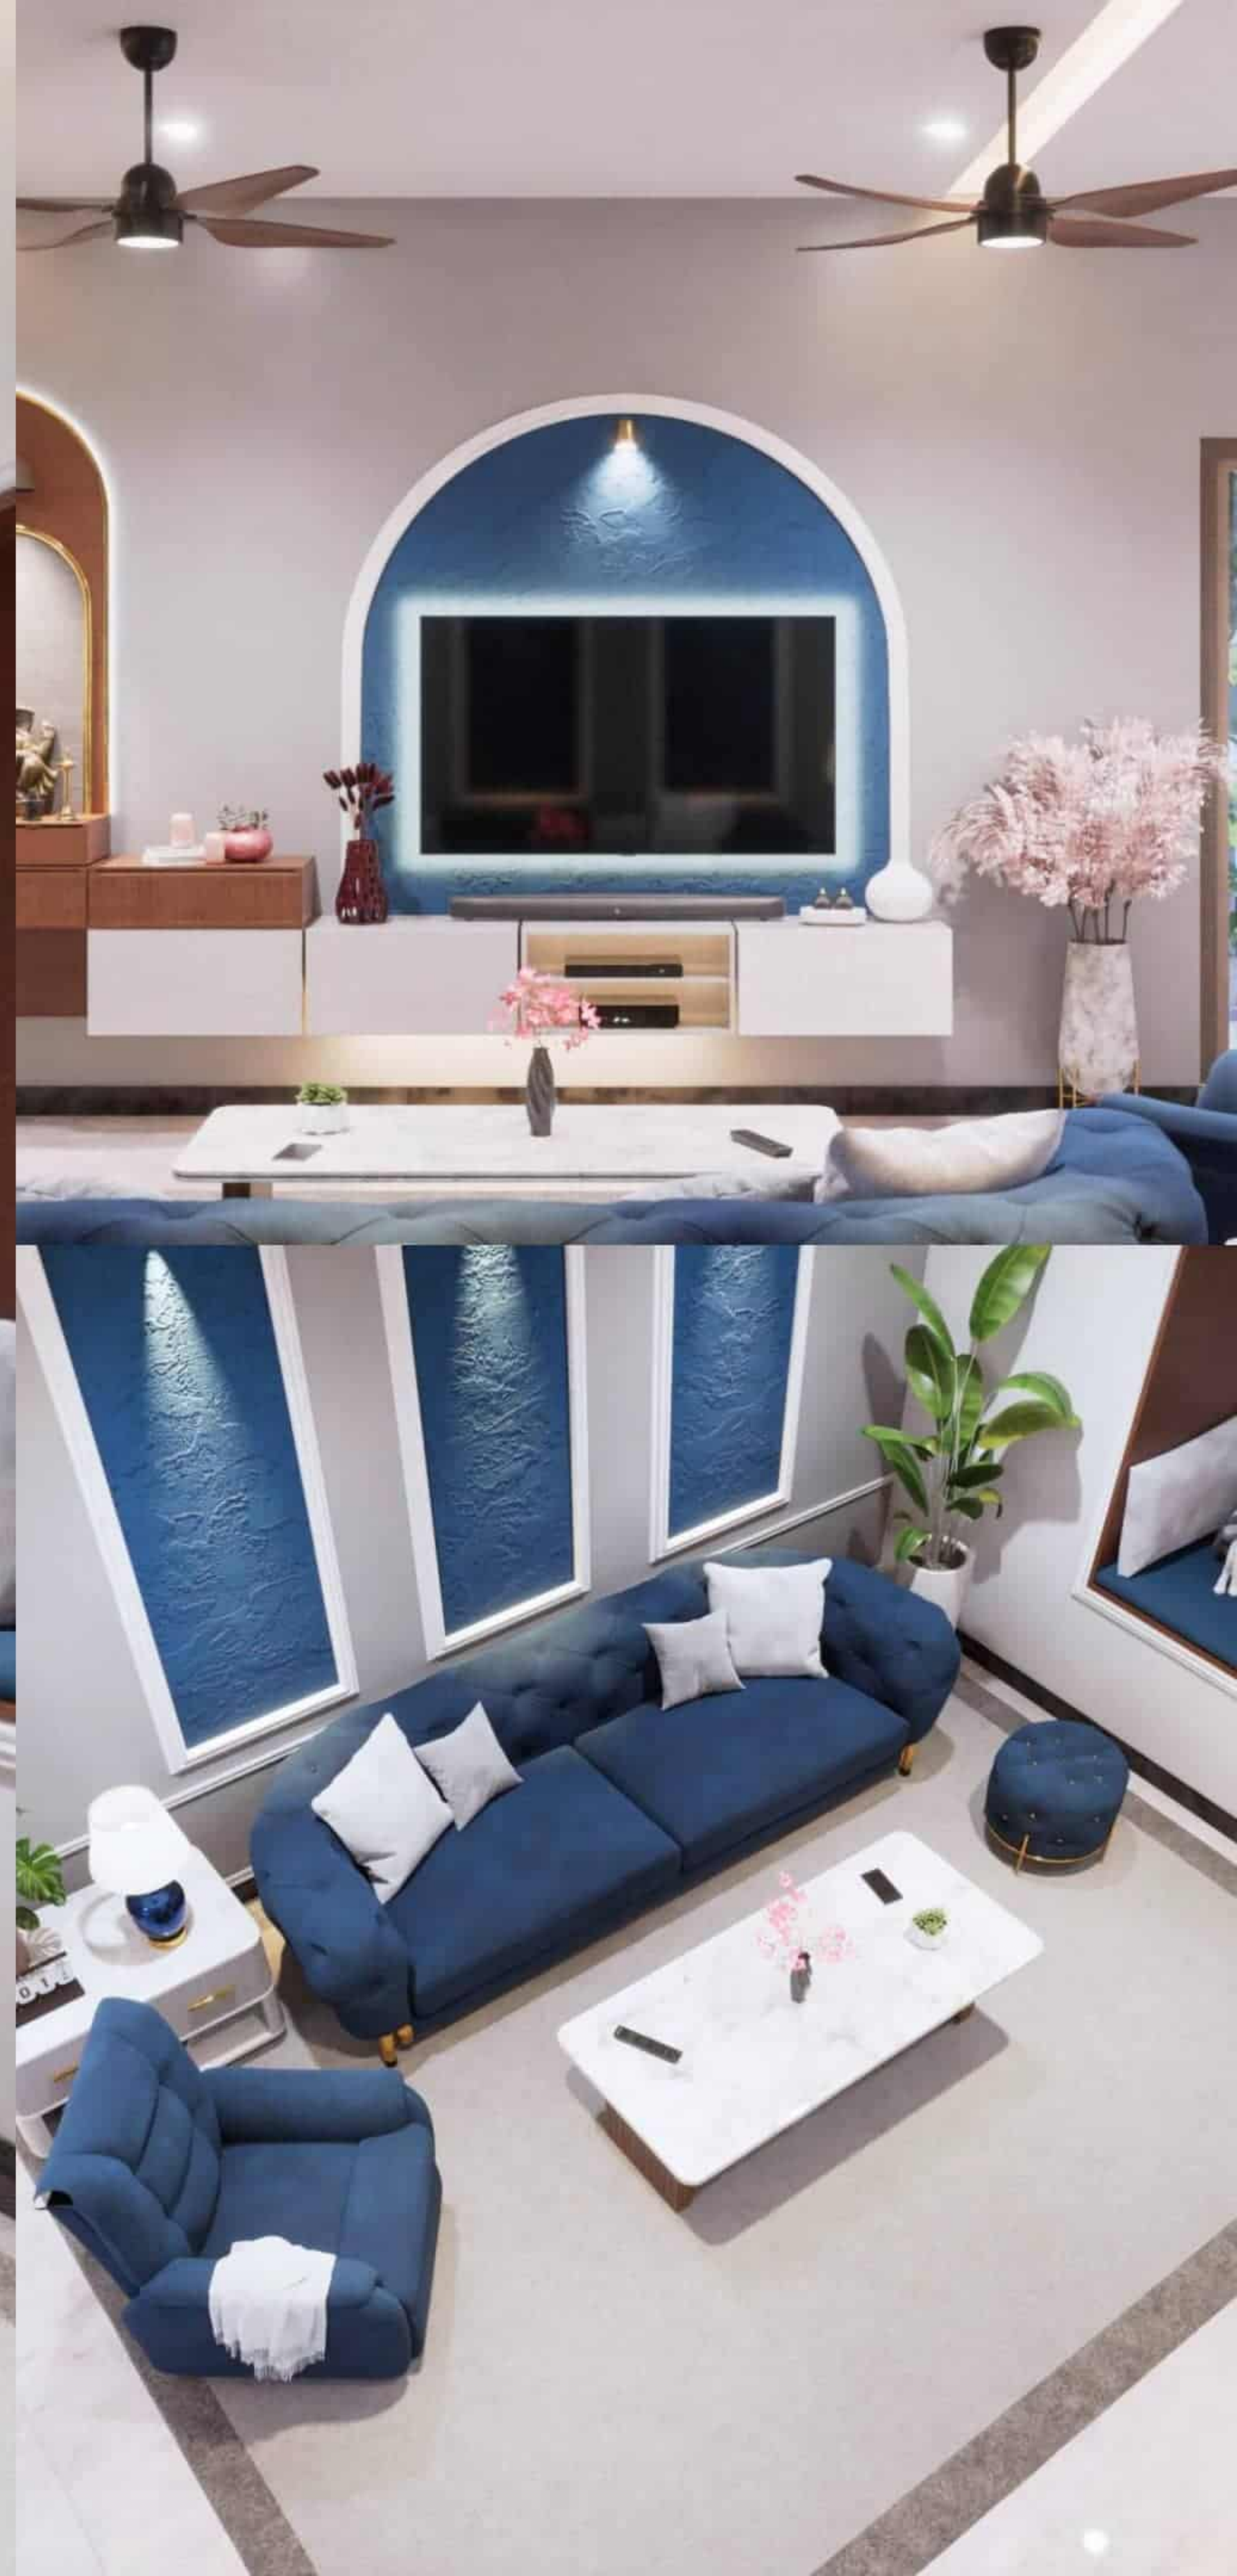

Residential Apartment Block

Bar

Mr. Wroop
THE BEST
MENU
Waffles
Cakes
Pastries
Ice Cream
Smoothies
Coffee
Tea
Juices
Sandwiches
Salads
Desserts
PIZZA
LET'S SEE ALL OUR
MENU CAT IN APP
@WROOP

Sleek Office Design